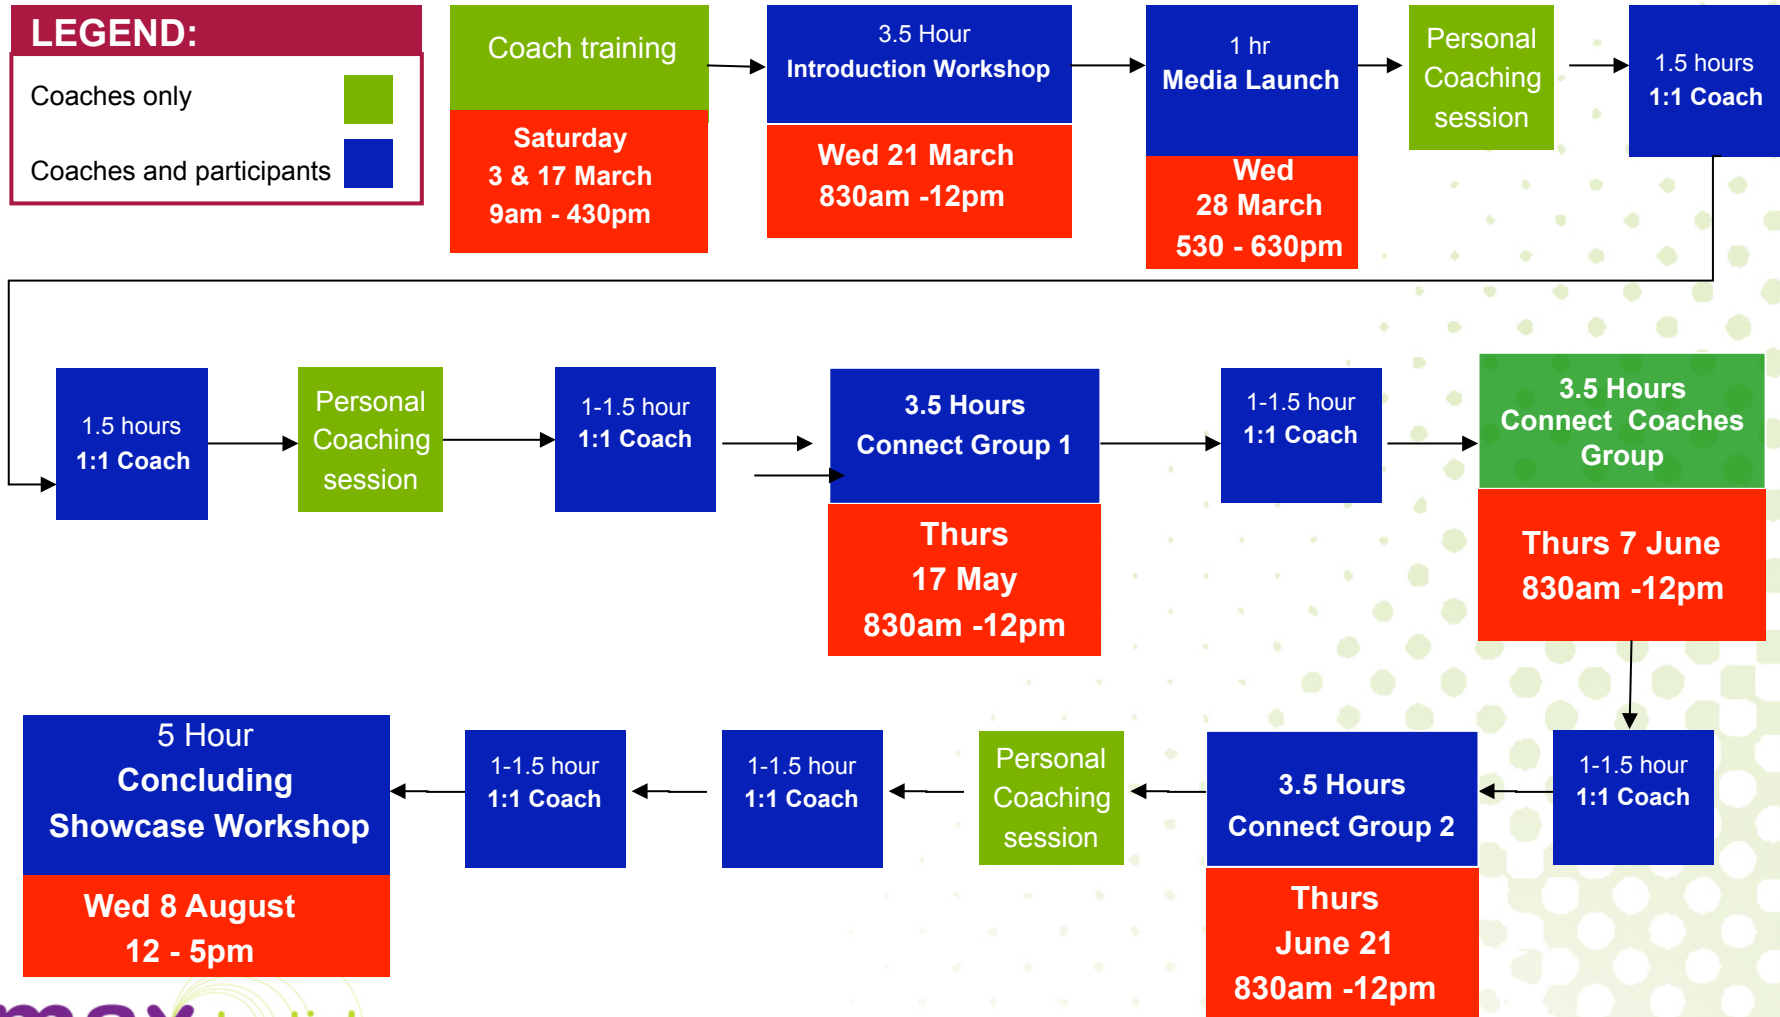

# What does **max**potential involve in 2012 ?

CLUBS COMMUNITY YOUTH

Ongoing access to FAA coach support via email and phone